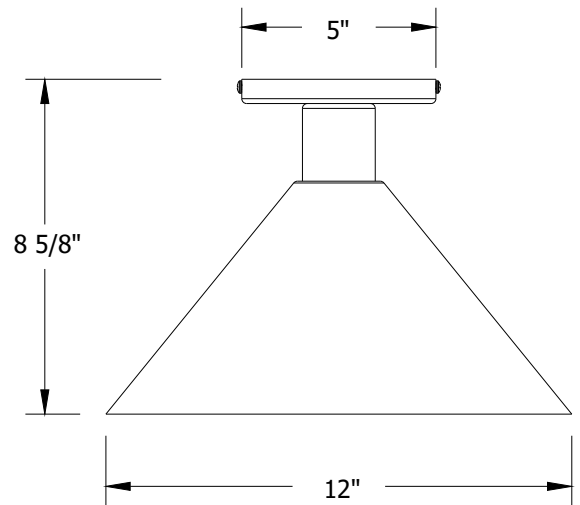

STACK CHASE 12" FLUSH MOUNT

FMDX466

FEATURES + BENEFITS

- Metal RLM shades are spun from heavy duty aluminum.
- Polyester powder coat finish provides color retention and scratch resistance.
- White powder coat shade interior for maximum light output.
- Dimmable with a dimmable bulb and compatible dimmer (not included).
- UL Listed for Dry Location.
- Warranty: Limited 1 Year.
- Made in USA.

SPECIFICATIONS

Product Dimensions:

Width 12", Shade Height 8", Overall Height 8.625", Canopy Dia. 5"

Lamping:

100W Medium Base per socket

Options:

- Finish: See standard finish options below.
- Integrated LED: L12-10W, 800 Lumen, 95CRI, Adjustable CCT.
- Glass Globe: G15-6" White Glass Globe (Not available with Integrated LED)