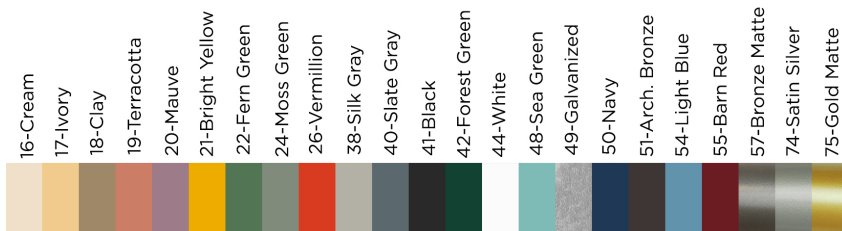

Shipping:

At Montclair Light Works we proudly manufacture, assemble, and ship your lighting fixture within 3 weeks from our factory in Montclair CA.

MADE IN THE USA