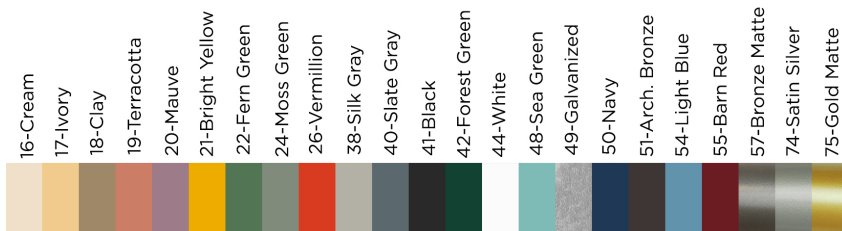

JOB/LOCATION

QUANTITY

NOTES