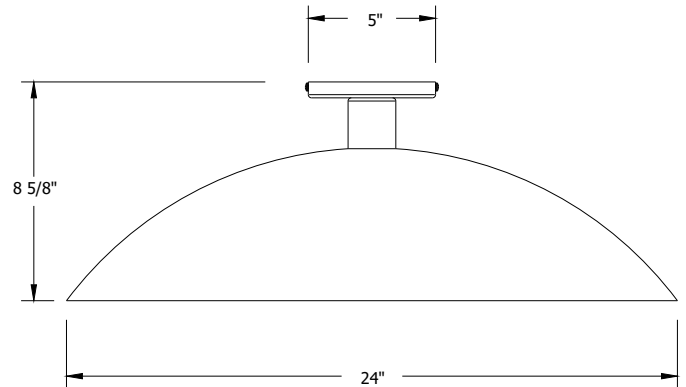

Shipping:

At Montclair Light Works we proudly manufacture, assemble, and ship your lighting fixture within 3 weeks from our factory in Montclair CA.

MADE IN THE USA